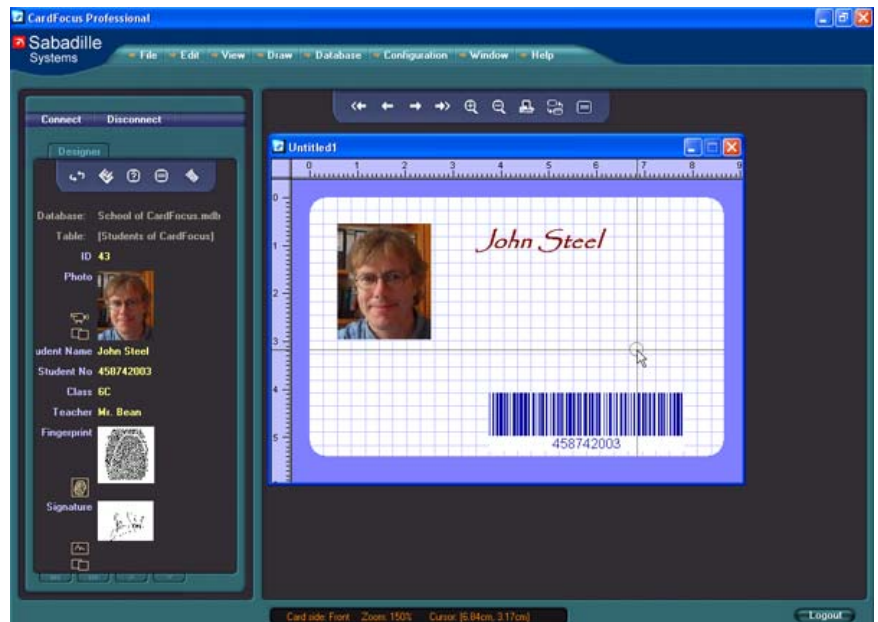

CardFocus from Sabadille Systems is a suite of powerful integrated base station software packages for the production of image cards for identification and security.

Microsoft Windows based
CardFocus provides an advanced yet simple to work with user interface for maximum end-user convenience in the card production process.

Rapidly create and store any number of card designs using a single-screen point-and-click WYSIWYG card designer.

With CardFocus You Can

- Link your cards to a range of different back-end Windows and Unix databases to see your cards populated with your data.
- Easily capture live images from cameras or static images from scanners and files for storage in your database and for printing on your cards.
- Using your existing network, enable multiple operators to work simultaneously with the same database to enter data and print cards.
- Use in-built barcode and magnetic stripe encoding modules to issue your cards with security features that can be read using standard barcode and magnetic stripe readers.
- Advance into the modern world of biometric security by capturing signatures and fingerprints. Authenticate captured fingerprints using the CardFocus fingerprint tool.
- Select from four different Windows-based editions in the CardFocus suite of products so as to best meet your requirements. Check out CardFocus Free Lite, CardFocus Express, CardFocus Professional and CardFocus VisitorBook.